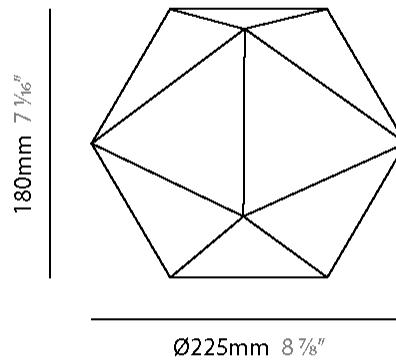

RONTONTON PORTABLE

D104024-

base number _____
Finish Options _____

1. To build a product code in our configurator select the specify button on the base model # product page
2. To build a manual product code on this datasheet choose from the options listed below in blue font and add the suffix to the base model #

GENERAL

Series: Rontonton _____
Partner: Quasar _____
Division: Design _____
Installation: Portable _____
Product Type: Table _____
Mounting Location: Table _____
Light Distribution: Wall Effect _____

PHYSICAL

Shape: Abstract _____
Diameter (mm): 225 _____
Diameter (in): 8 ⁷/₈ _____
Height (mm): 180 _____
Height (in): 7 ¹/₁₆ _____
Weight (kg): 1 _____
Weight (lbs): 2.2 _____
Fixture Finish: WHI / BLK / BRA _____
Fixture Material: Metal _____

ELECTRICAL

Number of Lamps: 1 _____
Lamp Type: LED Retrofit _____
Lamp Shape: T4 _____
Bulb Included: Bulb Not Included _____
Total Output Wattage (W): 2 / 20 _____
Max. Wattage Per Lamp (W): 2 / 20 _____
Lamp Base: G4 _____
Driver Location: Inline Transformer Plug _____
Input Voltage (V): 120 _____
Lamp Voltage (V): 120 _____

LED

OPTICAL

RATINGS AND CERTIFICATIONS

Certified By: Certified for North American Standards _____
IP rating: IP20 _____