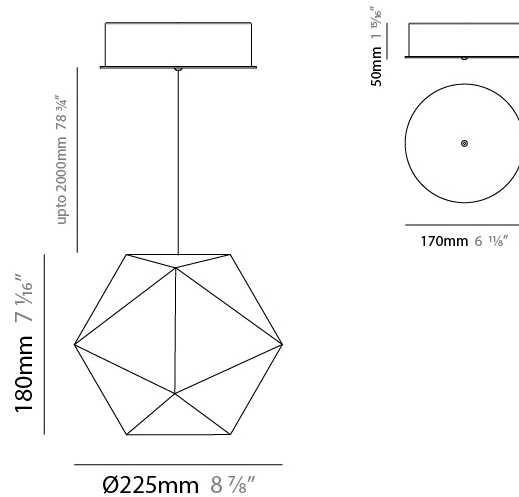

PROJECT	_____
TYPE	_____
SPECIFIER	_____
QUANTITY	_____
DATE	_____

RONTONTON SUSPENSION

D101506-

base number _____
Finish Options _____

1. To build a product code in our configurator select the specify button on the base model # product page
2. To build a manual product code on this datasheet choose from the options listed below in blue font and add the suffix to the base model #

GENERAL

Series: Rontonton
Partner: Quasar
Division: Design
Installation: Suspension
Product Type: Pendant
Mounting Location: Ceiling
Light Distribution: Wall Effect

PHYSICAL

Shape: Abstract
Diameter (mm): 225
Diameter (in): 8 7/8
Height (mm): 180
Height (in): 7 1/16
Max. Overall Height (mm): 2180
Max. Overall Height (in): 85 13/16
Weight (kg): 1
Weight (lbs): 2.2
Fixture Finish: WHI / BLK / BRA
Fixture Material: Metal
Cable Details: 2000mm Cable

ELECTRICAL

Number of Lamps: 1
Lamp Type: LED Retrofit
Lamp Shape: T4
Input Wattage (W): 4
Bulb Included: Bulb Not Included
Lamp Base: G4
Dimming: Non-Dimmable
Driver Included: Yes
Driver Location: Integrated
Driver Type: Transformer - 120Vac
Driver Class: Class 2
Input Voltage (V): 120 - 277
Output Voltage (V): 12
Lamp Voltage (V): 12
Upon Request: Trailing Edge dimming only / 277Vac

LED

OPTICAL

RATINGS AND CERTIFICATIONS

Certified By: Certified for North American Standards
IP rating: IP20