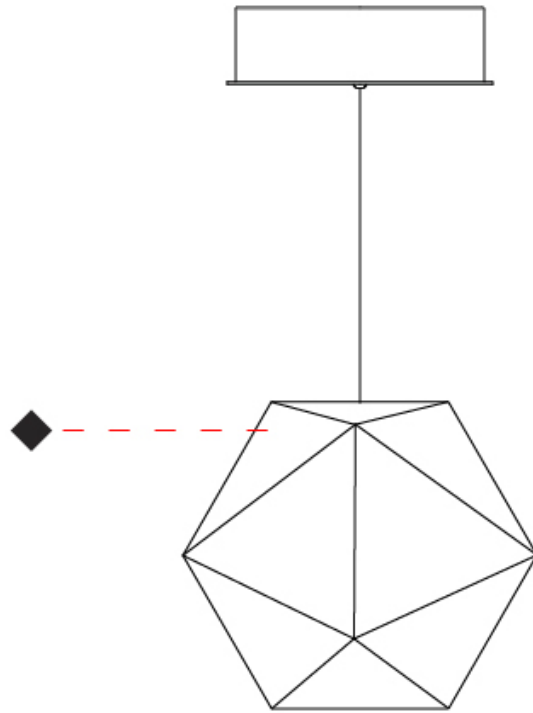

RONTONTON SUSPENSION

D101506-

PROJECT

TYPE

SPECIFIER

QUANTITY

DATE